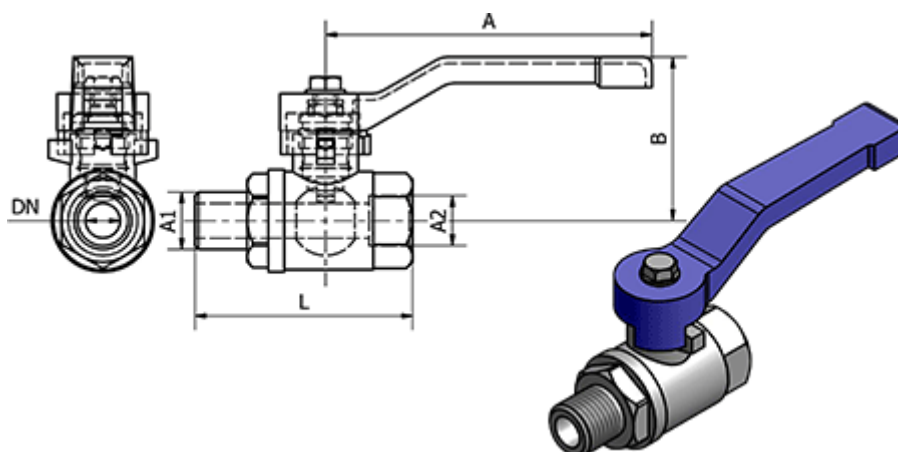

# Data Sheet

Article number: 58633506E

Description: Ball Valve 335.06-E, - G 1"  
Ball Valve

## Measures

A = 118

B = 55

DN = 24.5

L = 74

Thread A1 = G 1"

Thread A2 = G 1"